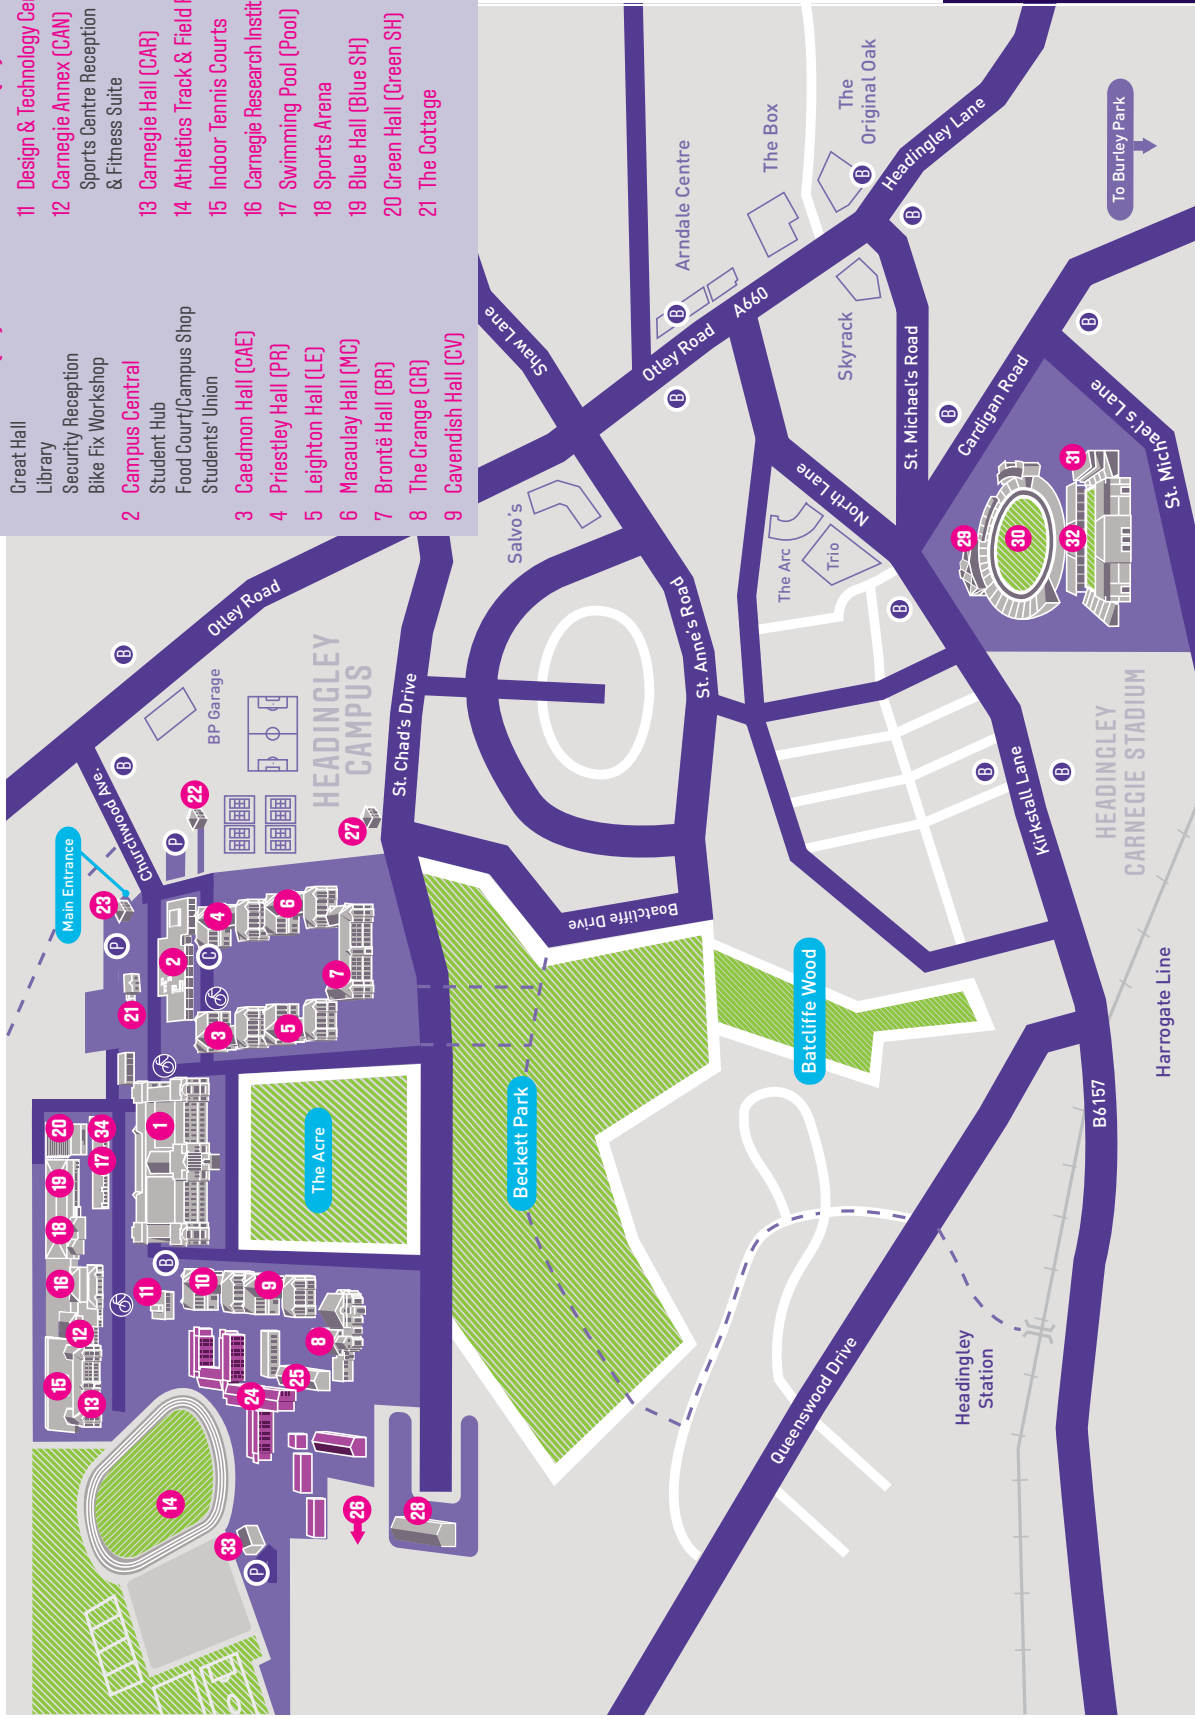

Rail

Our main City Campus buildings are a 15 minute walk from Leeds rail station or you can get the Leeds City bus from outside the station to the Rose Bowl (Portland Way). Headingley Campus is a 20 minute walk across Beckett Park from Headingley station. Headingley Carnegie Stadium is a 10-12 minute walk from Burley Park station.

Culture/Nightlife

- 1 Trinity Leeds
- 2 Kirkgate Market
- 3 Northern Ballet
- 4 West Yorkshire Playhouse
- 5 Hifi Club
- 6 Victoria Quarter
- 7 Sainsbury's – City
- 8 The Grand Theatre
- 9 Post-Office – City
- 10 The Light Shopping Centre
- 11 The Henry Moore Institute
- 12 Leeds Art Gallery
- 13 Leeds Town Hall

Map Key

- Train Station
- Leeds Bus Station /National Express
- Cycle Parking
- Bus Stop
- Student Hub
- Car Parking

City Campus

Headingley Campus

- 1 James Graham (JG)
Great Hall
Library
- 2 Campus Central
Student Hub
Food Court/Campus Shop
Students' Union
- 3 Caedmon Hall (CAE)
- 4 Priestley Hall (PR)
- 5 Leighton Hall (LE)
- 6 Macaulay Hall (MC)
- 7 Brontë Hall (BR)
- 8 The Grange (GR)
- 9 Cavendish Hall (CV)
- 10 Fairfax Hall (FF)
- 11 Design & Technology Centre (DT)
- 12 Carnegie Annex (CAN)
Sports Centre Reception
& Fitness Suite
- 13 Carnegie Hall (CAR)
- 14 Athletics Track & Field Facilities
- 15 Indoor Tennis Courts
- 16 Carnegie Research Institute (CRI)
- 17 Swimming Pool (Pool)
- 18 Sports Arena
- 19 Blue Hall (Blue SH)
- 20 Green Hall (Green SH)
- 21 The Cottage
- 22 Churchwood
- 23 North Lodge
- 24 Carnegie Village
- 25 The Coach House (CH)
- 26 Landscape Resource Centre &
Experimental Gardens (LL)
- 27 South Lodge
- 28 Queenswood
- 29 Carnegie Pavilion (CPV)
- 30 Yorkshire Cricket Ground
- 31 Carnegie Stand (HGS)
- 32 Leeds Rugby
- 33 Changing Pavilion
- 34 Beckett Studio