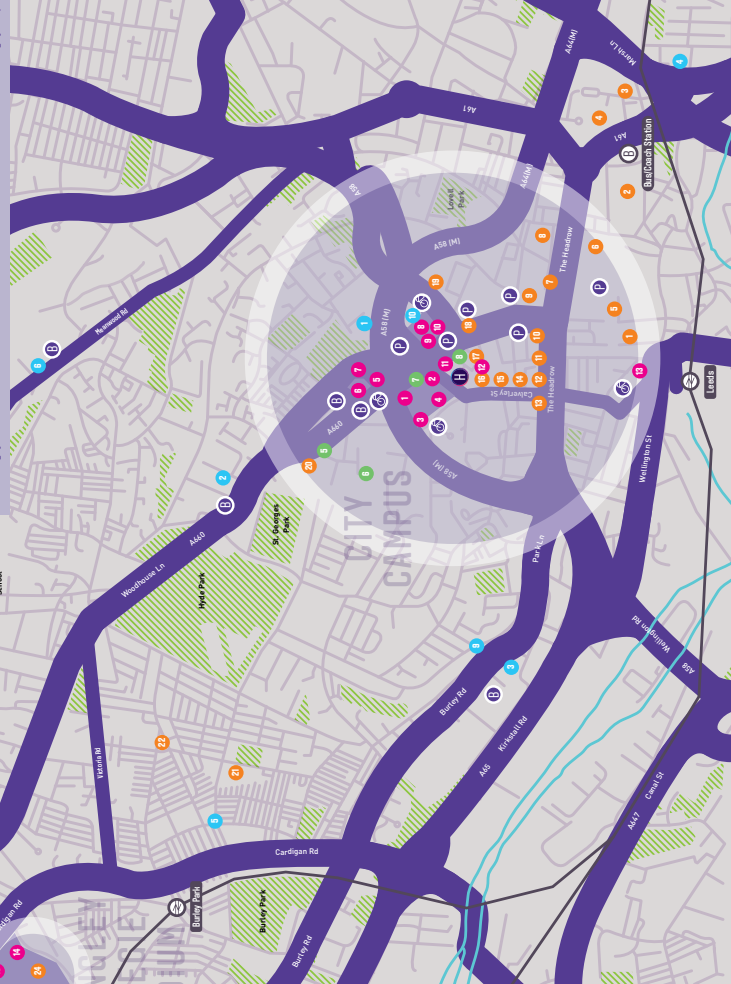

Our Accommodation

1. 1 Carlton Hill
2. 2 Woodhouse Flats
3. 3 Marsden House and Leeds Student Village
4. 4 Mill Street
5. 5 Royal Park Flats
6. 6 Sugarwell Court
7. 7 Carnegie Village
8. 8 Kirkstall Brewery
9. 9 Concept Place
10. 10 The Plaza

Our facilities

1. 1 Athletics Track
2. 2 Landscape Resource Centre & Experimental Gardens
3. 3 Cash point – SU
4. 4 Chapelaincy – Headingley
5. 5 Chapelaincy – City
6. 6 Ultra/Active Bike Hub
7. 7 Cash point – LS
8. 8 Cash point – RB
9. 9 BikeFix Workshop

Culture/Nightlife

1. 1 Trinity Leeds
2. 2 Kirkgate Market
3. 3 Northern Ballet
4. 4 West Yorkshire Playhouse
5. 5 Hifi Club
6. 6 Victoria Quarter
7. 7 Sainsbury's – City
8. 8 The Grand Theatre
9. 9 Post-Office – City
10. 10 The Light Shopping Centre
11. 11 The Henry Moore Institute
12. 12 Leeds Art Gallery
13. 13 Leeds Town Hall

Leeds Central Library

1. 14 Leeds Central Library
2. 15 Carrageworks Theatre
3. 16 Millennium Square
4. 17 O2 Academy
5. 18 Morrisons – City
6. 19 Leeds Arena
7. 20 Leeds University
8. 21 Brudenell Social Club
9. 22 Hyde Park Picture House
10. 23 Morrisons – Kirkstall
11. 24 Leeds Rugby
12. 25 Yorkshire County Cricket Club
13. 26 Sainsbury's – Headingley
14. 27 Post Office – Headingley
15. 28 Cottage Road Cinema

Walking and cycling times

Map Key

- Train Station
- Leeds Bus Station /National Express
- Cycle Parking
- Bus Stop
- Student Hub
- Car Parking