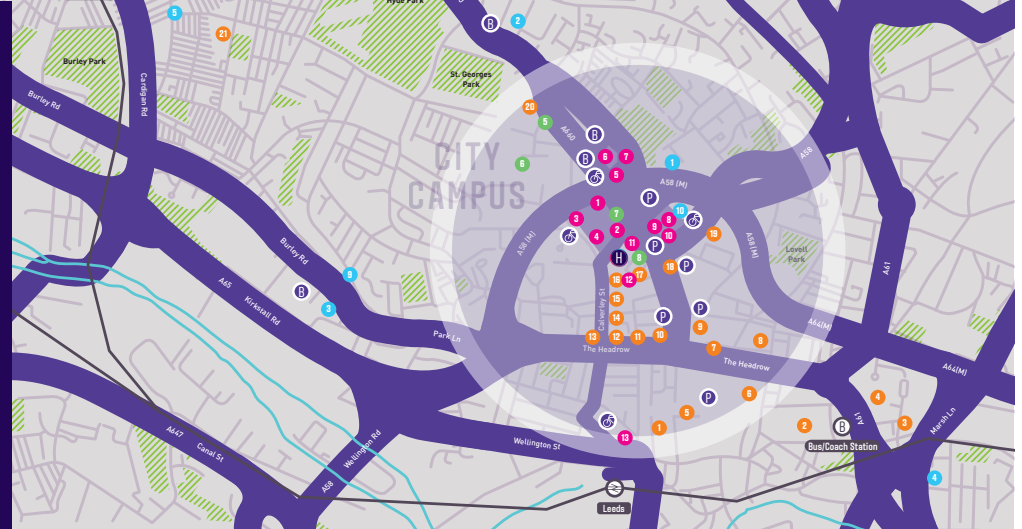

Map Key

- Train Station
- Leeds Bus Station / National Express
- Car Parking
- Cycle Parking
- Bus Stop
- Student Hub