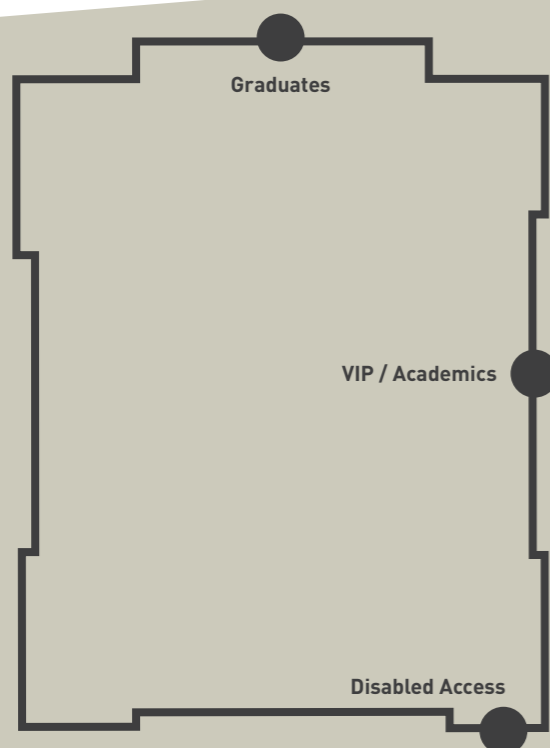

Graduation Guide

Key

- ➔ - Graduation Route
- * Meeting Point
- 01 Registration & Ticket Collection
- 02 Gowning
- 03 School Prize-winners Ceremonies
- 04 International Hosting
- 05 Memorabilia
- 06 Toilets
- 07 Photography
- 08 Food & Drink
- 09 Staff Parking & Disabled Visitors
- 10 Prebooked Disabled Visitors & Deliveries
- 11 Post Graduation Celebration Space
- 12 Gown Returns & Certificate Queries Desk
- 13 Ceremonies, Town Hall
- 14 Live screening

Ceremony Entry Town Hall

Great George St

Calverley St

GRADUATION

LEEDS BECKETT UNIVERSITY

Graduation Locations

2018

Portland Building

- 01
- 02
- 03
- 04
- 05
- 14

The Rose Bowl

- *
- 06
- 07
- 08
- 09
- 10
- 14

Leeds Town Hall

- 13

Leeds Central Library & Art Gallery

- *
- 11
- 12

LEEDS
BECKETT
UNIVERSITY