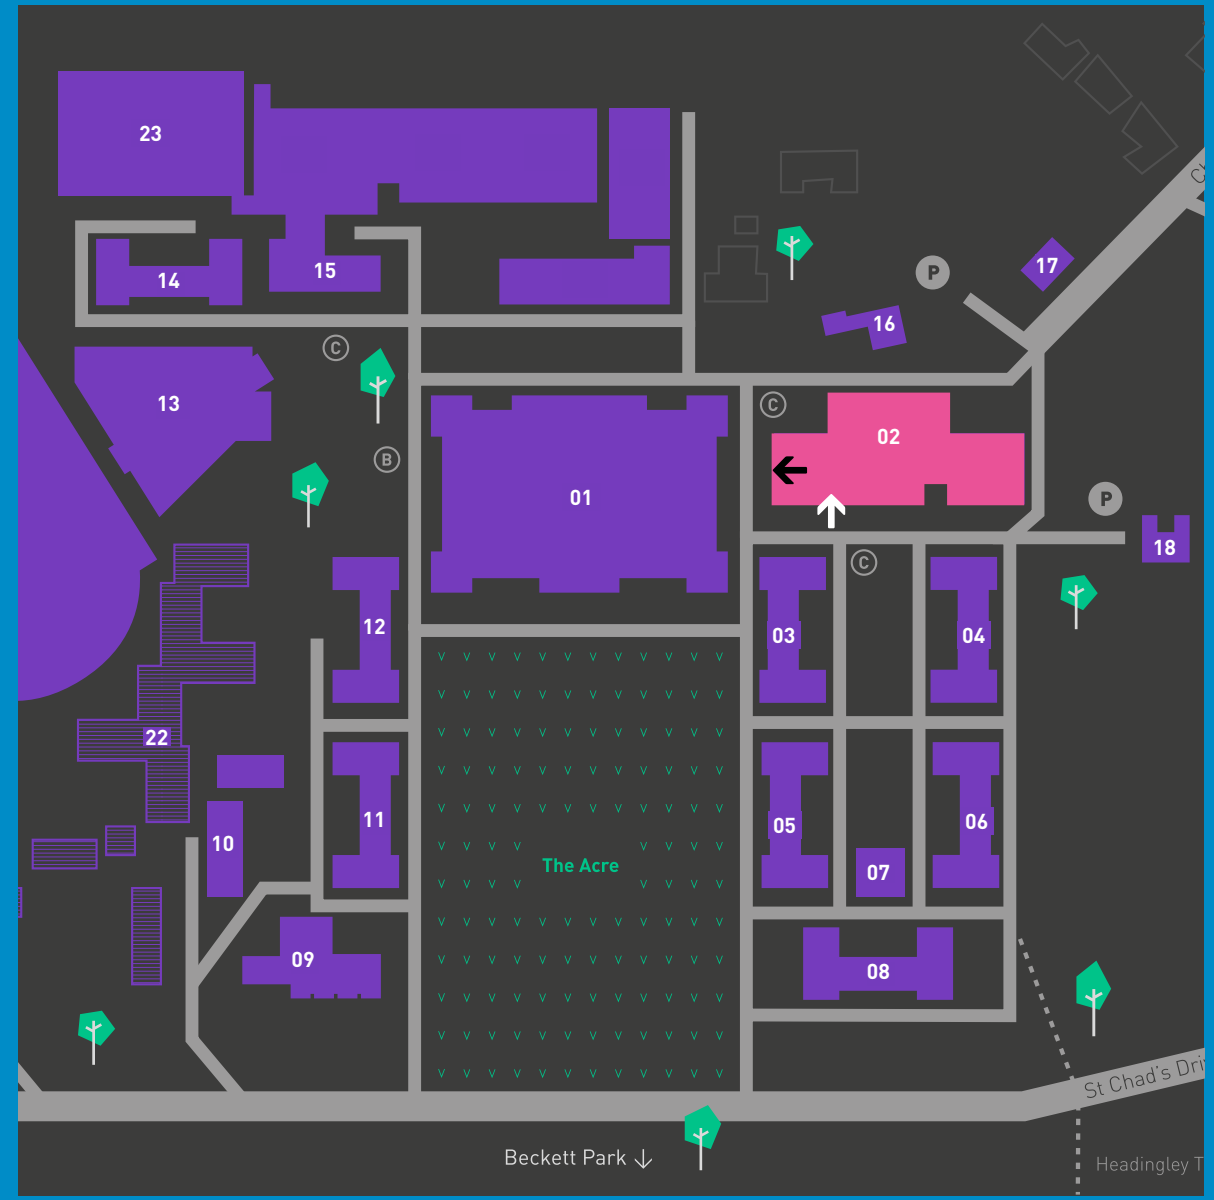

LEEDS BECKETT UNIVERSITY CITY CAMPUS

- 01 Leslie Silver Building
- 02 Woodhouse Building
- 03 Portland Building
- 04 Calverley Building
- 05 Old Broadcasting House
- 06 Humanities Building
- 07 Arts Building, Broadcasting Place
- 08 Rose Bowl
- 09 Queen Square House
- 10 Northern Terrace
- 11 The Law Clinic
- 12 Queen Square
- 13 Leeds School of Arts

14 Leeds Beckett Asymptomatic Test Centre
Students' Union Events Hall, Woodhouse Building

ENTRANCE  EXIT 

-  PARKING
-  BUS STOP
-  CYCLE PARKING

LEEDS BECKETT ASYMPTOMATIC TEST CENTRE
STUDENTS' UNION EVENTS HALL, WOODHOUSE BUILDING, CITY CAMPUS

LEEDS BECKETT UNIVERSITY HEADINGLEY CAMPUS

- 01 James Graham
- 02 Leeds Beckett Asymptomatic Test Centre, Campus Central
- 03 Caedmon Hall
- 04 Priestley Hall
- 05 Leighton Hall
- 06 Macaulay Hall
- 07 Carnegie Teacher Education Building
- 08 Brontë Hall
- 09 The Grange
- 10 The Coach House
- 11 Cavendish Hall
- 12 Fairfax Hall
- 13 Carnegie School of Sport
- 14 Carnegie Hall
- 15 Carnegie Sports Centre
- 16 The Cottage
- 17 North Lodge
- 18 Churchwood
- 22 Carnegie Village
- 23 Tennis Centre, Carnegie Sports Centre

LEEDS BECKETT ASYMPTOMATIC TEST CENTRE CAMPUS CENTRAL, HEADINGLEY CAMPUS

-  PARKING
-  BUS STOP
-  CYCLE PARKING